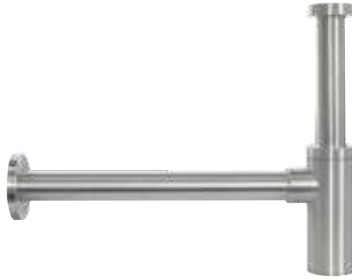

COMPLEMENTI - COMPLEMENTS

SSA735R

Scarico automatico universale in acciaio INOX con chiusura click-clack da 1"1/4.
Stainless steel universal automatic pop-up waste, 1"1/4, with click-clack system.

INOX

PVD