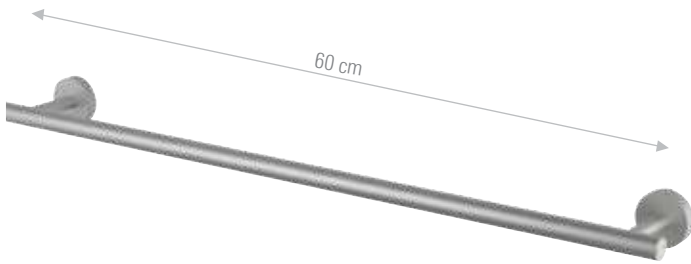

Wall brushed stainless steel broom rack holder.

INOX

PVD

SSTXAP960

Portarotolo di ricambio in acciaio INOX spazzolato.

Brushed stainless steel spare toilet paper holder.

INOX

PVD