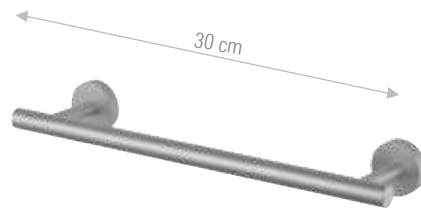

60 cm

SSTXPS975

Portasalviette in acciaio INOX spazzolato.

Brushed stainless steel towel holder.

INOX

PVD

30 cm

SSTXPS973CM30